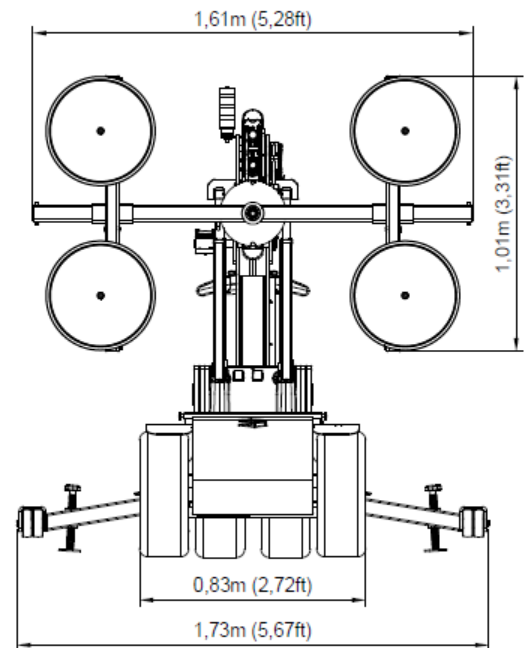

SL609 OUTDOOR HLE

Technical specifications

Lifting cap. arm in/out	600/170kg – 1320/370lb
Lifting height	4,15m / 13,62ft
Extension of arm	700+900mm / 2,30+2,95ft
Tilt	34° back / 98° fwd
Side shift	100mm / 4in
Charging voltage	230V / 110V
Charging time	Approx. 10 hrs.
Running period	Up to 10 hrs.
Front-wheel drive	1500W
Width	0,83m / 2,72ft
Suction pads	4xØ400mm / 4x16in
Curb weight	940kg / 2070lb

Load chart