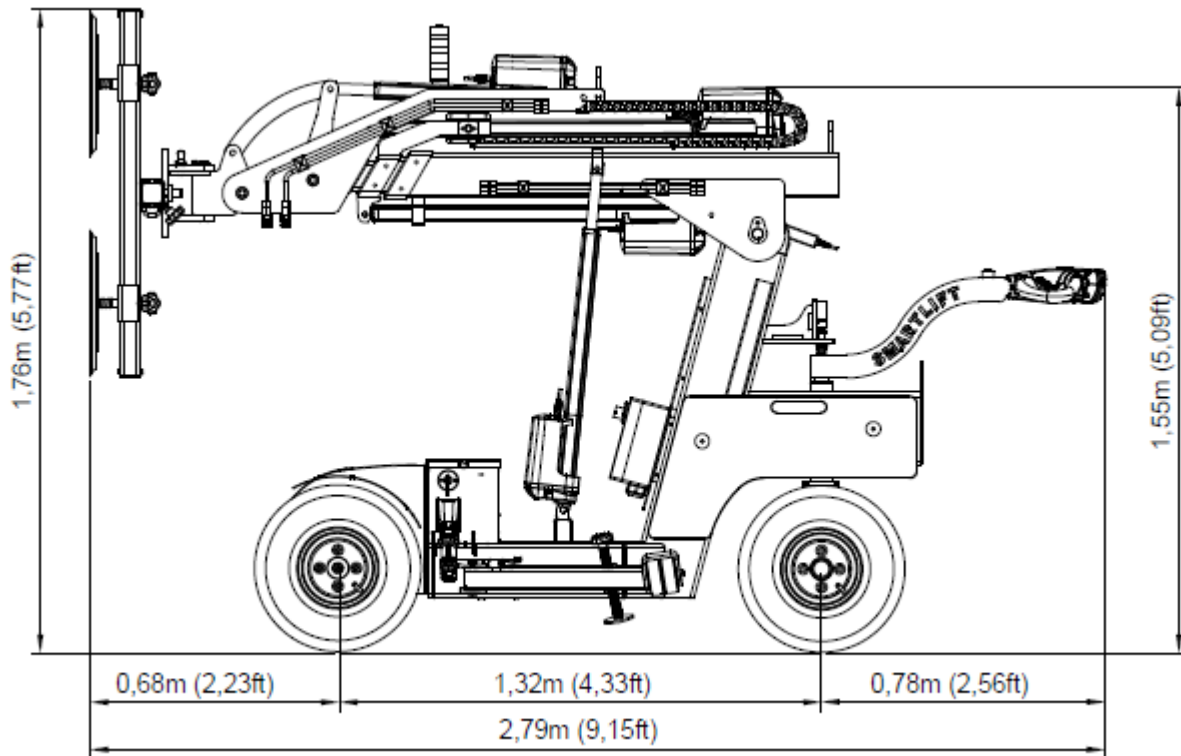

SL609 OUTDOOR HLE

Technical specifications

Lifting cap. arm in/out	600/170kg – 1320/370lb
Lifting height	4,15m / 13,62ft
Extension of arm	700+900mm / 2,30+2,95ft
Tilt	34° back / 98° fwd
Side shift	100mm / 4in
Charging voltage	230V / 110V
Charging time	Approx. 10 hrs.
Running period	Up to 10 hrs.
Front-wheel drive	1500W
Width	0,83m / 2,72ft
Suction pads	4xØ400mm / 4x16in
Curb weight	940kg / 2070lb

Load chart